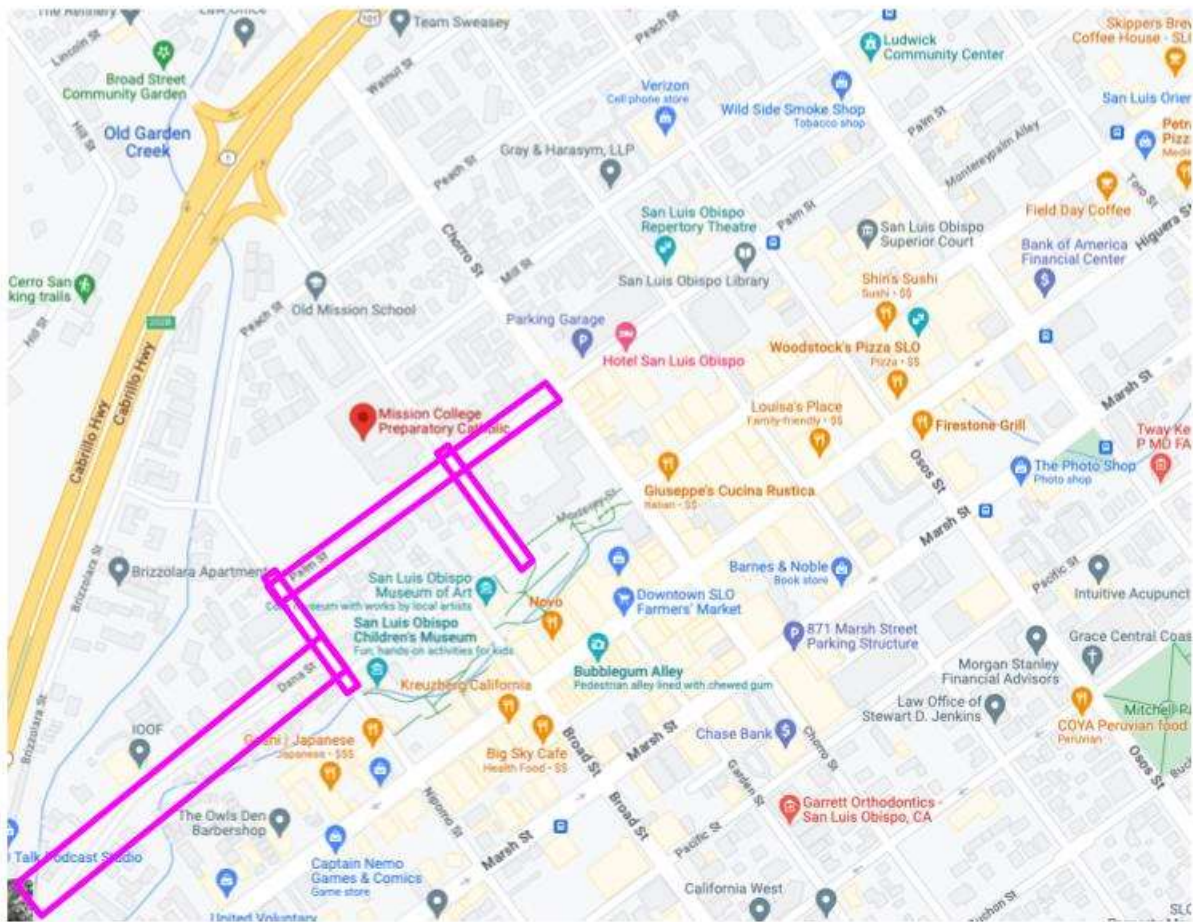

There are a few ways for students to park who attend Mission College Prep:

- Palm Street Parking Garage: Daily max \$6 as of May 10, 2023
- Using a 10-hour permit which can be purchased at San Luis Obispo Parking Services
- Finding the RARE free spot on Peach St. between Old Mission School and Palm St.

For 10 Hour Permit Holders:

During Construction of the new parking and theater structure on the corner of Palm Street & Nipomo, San Luis Obispo Parking Services will be expanding the areas in which people with a 10 hour permit can park. Areas highlighted in Pink below are areas where 10 hour permits may not have been used in the past, but will be honored during construction, when the lot is closed.

10 hour permits can also be used in the standard 10-hour meter spots as shown in blue on the map below.